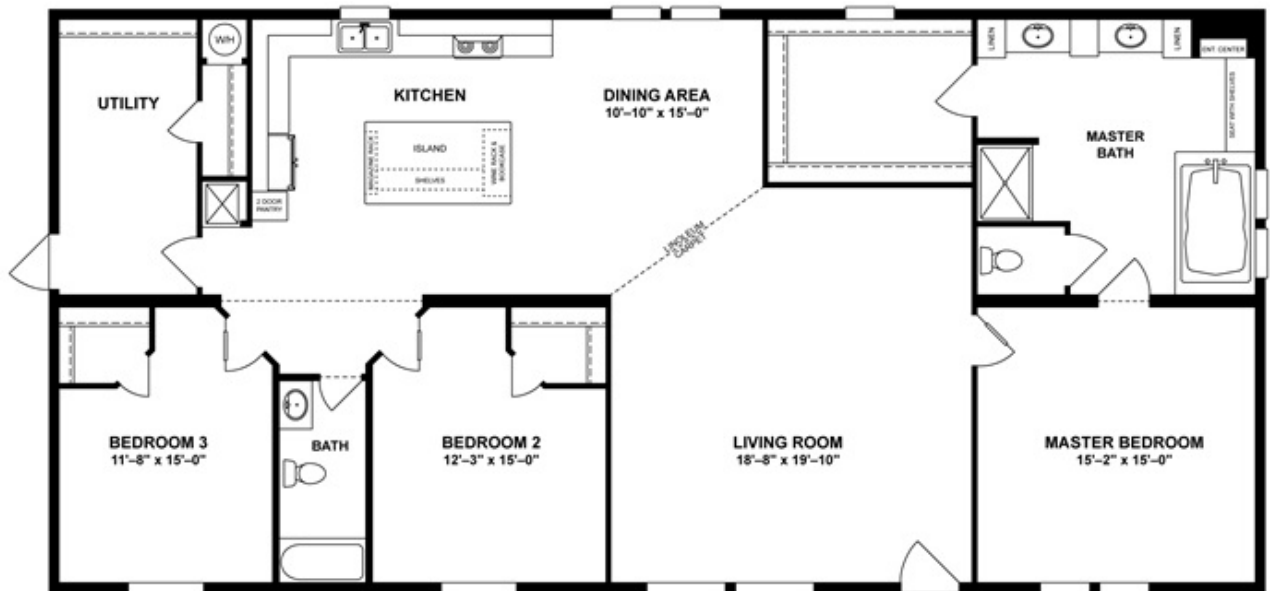

THE COLOSSEUM

THE COLOSSEUM Floor plan number: CBC047159ALAB
3 beds • 2 baths • 1984 sq.ft. • 32' width • 62' depth

Our home building facilities invest in continuous product and process improvements. Plans, dimensions, features, materials, specifications and availability are subject to change without notice or obligation. Renderings and floor plans are representative likenesses of our homes and may differ from the actual homes. We invite you to tour a Home Center near you and inspect the highest value in quality housing available or call (850) 785-3302 to speak with a Home Consultant. Copyright 2017, CMH. All rights reserved.