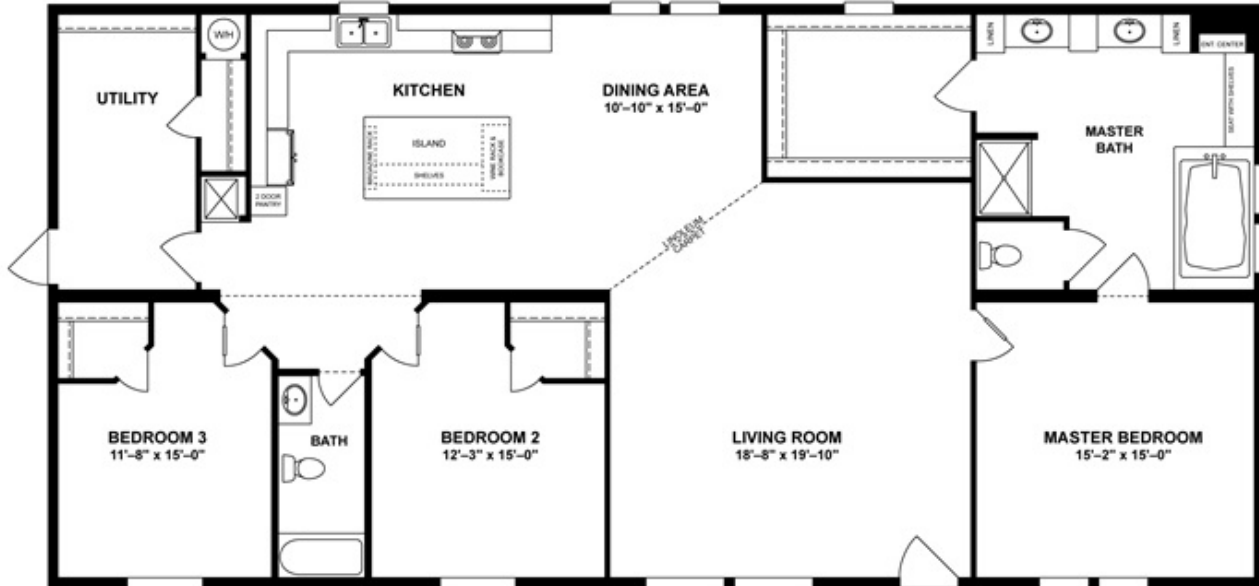

THE COLOSSEUM

THE COLOSSEUM

Model number: 73KAS32623BH16

3 beds • 2 baths • 1984 sq.ft. • 32' width • 62' depth

Our home building facilities invest in continuous product and process improvements. Plans, dimensions, features, materials, specifications and availability are subject to change without notice or obligation. Renderings and floor plans are representative likenesses of our homes and may differ from the actual homes. We invite you to tour a Home Center near you and inspect the highest value in quality housing available or call (850) 785-3302 to speak with a Home Consultant. Copyright 2017, CMH. All rights reserved.